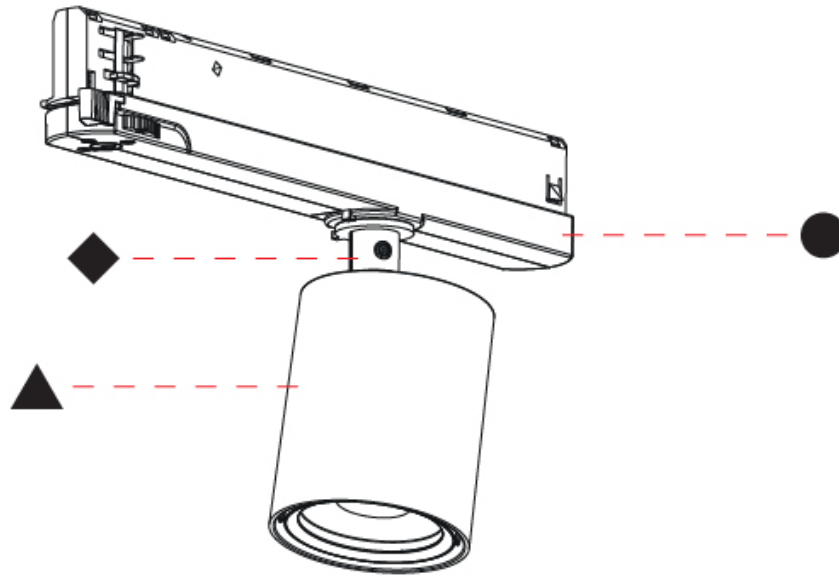

OPTICAL

Reflector: 24 / 36 / 52
Adjustability: Rotational 360°; Tilt 90°

RATINGS AND CERTIFICATIONS

Certified By: Certified for North American Standards
IP rating: IP20

CENTRIQ IN TRACK

A3T216-

PROJECT	_____
TYPE	_____
SPECIFIER	_____
QUANTITY	_____
DATE	_____