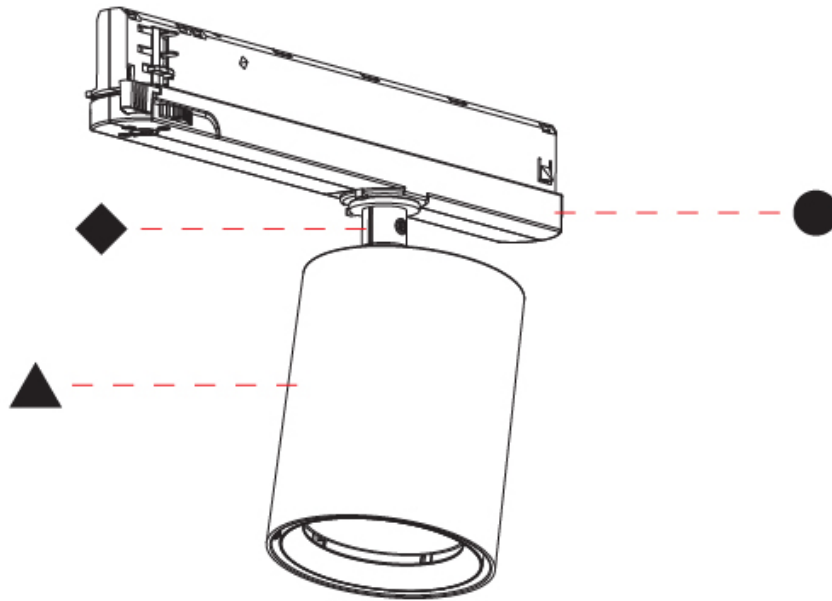

CENTRIQ IN TRACK

A3T217-

PROJECT _____

TYPE _____

SPECIFIER _____

QUANTITY _____

DATE _____

A