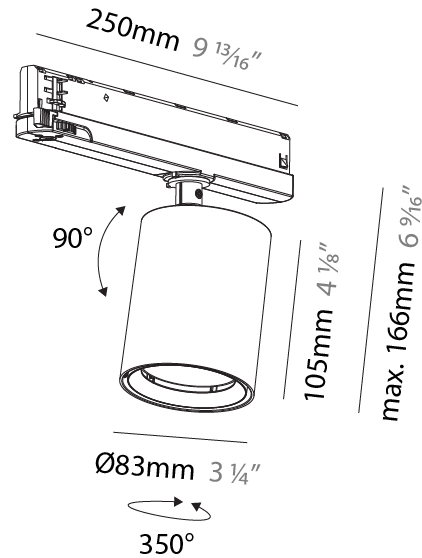

GENERAL

Series: Centriq
Subseries: Centriq In
Brand: Prolicht
Division: Architectural
Mounting Type: Track
Mounting Location: Ceiling
Subcategory: Spots

PHYSICAL

Shape: Cylinder
Diameter (mm): 83
Diameter (in): 3 1/4
Length (mm): 250
Length (in): 9 13/16
Height (mm): 166
Height (in): 6 9/16
Light Distribution: Adjustable / Direct
Weight (kg): 0.6
Fixture Finish: SSR / BKV / CWI / CRY / HAB / LAG / UFT / ITA / RUA / RUR / MIC / FTG / MYG / TWT / LOD / PUS / FRO / FUP / KIA / POP / BLS / SPG / MEY / GOH / GUM / CHC / COM / ABZ / JAG / OBR / MOS / ROR
Holder Finish: WHI / BLK
Accent Finish: SSR / BKV / CWI / CRY / HAB / LAG / UFT / ITA / RUA / RUR / MIC / FTG / MYG / TWT / LOD / PUS / FRO / FUP / KIA / POP / BLS / SPG / MEY / GOH / GUM / CHC / COM / ABZ / JAG
Fixture Material: Aluminum

ELECTRICAL

Lamp Type: LED (Zhaga Standard)
Input Wattage (W): 26
Total Output Wattage (W): 23.7
Dimming: Non-Dimmable / 0-10V Dimming
Driver Included: Yes
Driver Location: Integrated
Driver Type: Constant Current - 120Vac
Driver Class: Class 2
Input Voltage (V): 120

LED

Number of LEDs: 1
Color Temperature (°K): 2700 / 3000 / 3500 / 4000
Max. Delivered Lumen (lm): 1975 / 2056 / 2145 / 2245
Nominal Lumen (lm): 2429 / 2529 / 2638 / 2761
CRI: >90 CRI
Lamp Life (hrs): 50000

OPTICAL

Optic°: 12
Adjustability: Rotational 360°; Tilt 90° (±45°)

RATINGS AND CERTIFICATIONS

Certified By: Certified for North American Standards
IP rating: IP20