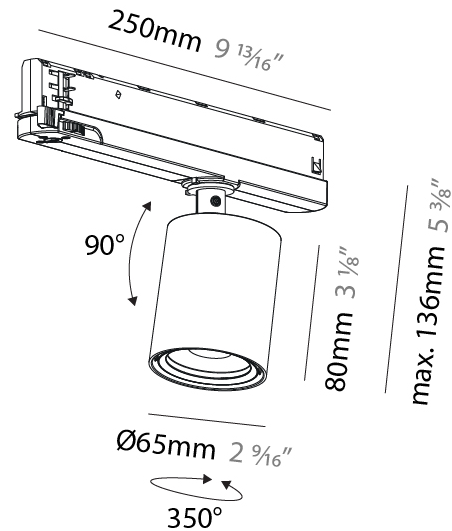

GENERAL

Series: Centriq
Subseries: Centriq In
Brand: Prolight
Division: Architectural
Mounting Type: Track
Mounting Location: Ceiling
Subcategory: Spots

PHYSICAL

Shape: Cylinder
Diameter (mm): 65
Diameter (in): 2 ⁹/₁₆
Length (mm): 250
Length (in): 9 ¹³/₁₆
Height (mm): 136
Height (in): 5 ³/₈
Light Distribution: Adjustable / Direct
Weight (kg): 0.6
Fixture Finish: SSR / BKV / CWI / CRY / HAB / LAG / UFT / ITA / RUA / RUR / MIC / FTG / MYG / TWT / LOD / PUS / FRO / FUP / KIA / POP / BLS / SPG / MEY / GOH / GUM / CHC / COM / ABZ / JAG / OBR / MOS / ROR
Holder Finish: WHI / BLK
Accent Finish: SSR / BKV / CWI / CRY / HAB / LAG / UFT / ITA / RUA / RUR / MIC / FTG / MYG / TWT / LOD / PUS / FRO / FUP / KIA / POP / BLS / SPG / MEY / GOH / GUM / CHC / COM / ABZ / JAG
Fixture Material: Aluminum

ELECTRICAL

Lamp Type: LED (Zhaga Standard)
Input Wattage (W): 23
Total Output Wattage (W): 20.9
Dimming: Non-Dimmable / 0-10V Dimming
Driver Included: Yes
Driver Location: Integrated
Driver Type: Constant Current - 120Vac
Driver Class: Class 2
Input Voltage (V): 120

LED

Number of LEDs: 1
Color Temperature (°K): 2700 / 3000 / 3500 / 4000
Max. Delivered Lumen (lm): 1975 / 2056 / 2145 / 2245
Nominal Lumen (lm): 2429 / 2529 / 2638 / 2761
CRI: >90 CRI
Lamp Life (hrs): 50000

OPTICAL

Reflector: 24 / 36 / 52
Adjustability: Rotational 360°; Tilt 90°

RATINGS AND CERTIFICATIONS

Certified By: Certified for North American Standards
IP rating: IP20