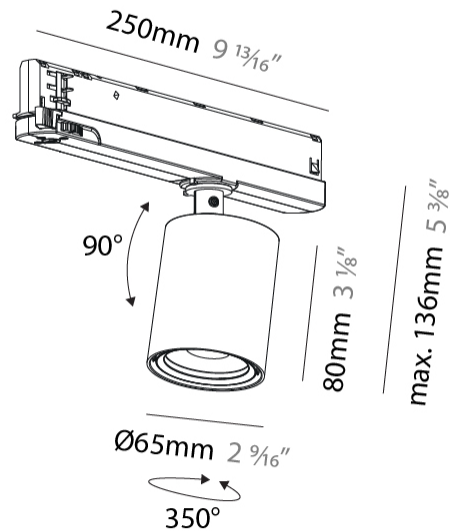

GENERAL

Series: Centriq
Subseries: Centriq In
Brand: Prolicht
Division: Architectural
Mounting Type: Track
Mounting Location: Ceiling
Subcategory: Spots

PHYSICAL

Shape: Cylinder
Diameter (mm): 65
Diameter (in): 2 ⁹/₁₆
Length (mm): 250
Length (in): 9 ¹³/₁₆
Height (mm): 136
Height (in): 5 ³/₈
Light Distribution: Adjustable / Direct
Weight (kg): 0.6
Fixture Finish: SSR / BKV / CWI / CRY / HAB / LAG / UFT / ITA / RUA / RUR / MIC / FTG / MYG / TWT / LOD / PUS / FRO / FUP / KIA / POP / BLS / SPG / MEY / GOH / GUM / CHC / COM / ABZ / JAG / OBR / MOS / ROR
Holder Finish: WHI / BLK
Accent Finish: SSR / BKV / CWI / CRY / HAB / LAG / UFT / ITA / RUA / RUR / MIC / FTG / MYG / TWT / LOD / PUS / FRO / FUP / KIA / POP / BLS / SPG / MEY / GOH / GUM / CHC / COM / ABZ / JAG
Fixture Material: Aluminum

ELECTRICAL

Lamp Type: LED (Zhaga Standard)
Input Wattage (W): 20
Total Output Wattage (W): 18.1
Dimming: Non-Dimmable / 0-10V Dimming
Driver Included: Yes
Driver Location: Integrated
Driver Type: Constant Current - 120Vac
Driver Class: Class 2
Input Voltage (V): 120

LED

Number of LEDs: 1
Color Temperature (°K): 2700 / 3000 / 3500 / 4000
Max. Delivered Lumen (lm): 1362 / 1467 / 1526 / 1557
Nominal Lumen (lm): 1672 / 1800 / 1872 / 1910
CRI: >90 CRI
Lamp Life (hrs): 50000

OPTICAL

Beam Angle: 12
Adjustability: Rotational 360°; Tilt 90° (±45°)

RATINGS AND CERTIFICATIONS

Certified By: Certified for North American Standards
IP rating: IP20