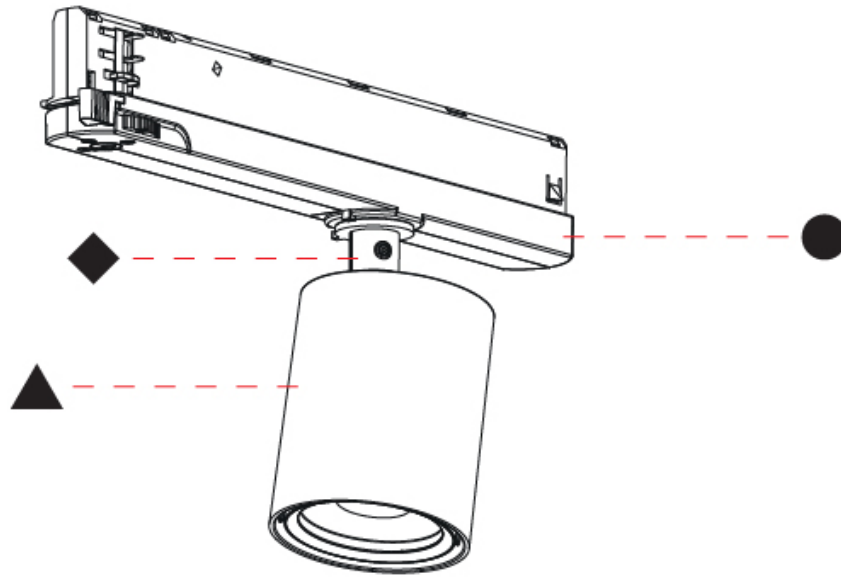

OPTICAL

Beam Angle: 12
 Adjustability: Rotational 360°; Tilt 90° (±45°)

RATINGS AND CERTIFICATIONS

Certified By: Certified for North American Standards
 IP rating: IP20

CENTRIQ IN TRACK

A3T215-

PROJECT	_____
TYPE	_____
SPECIFIER	_____
QUANTITY	_____
DATE	_____