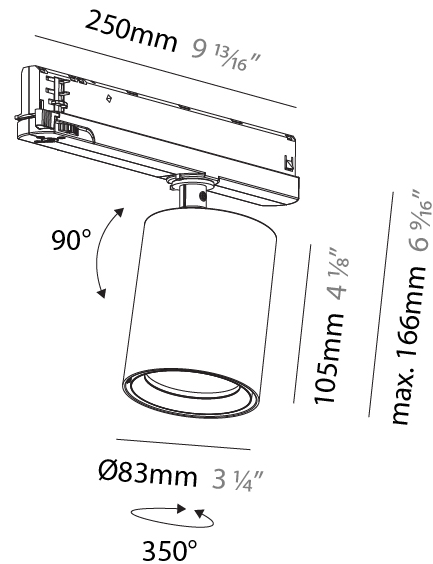

GENERAL

Series: Centriq
Subseries: Centriq In
Brand: Prolicht
Division: Architectural
Mounting Type: Track
Mounting Location: Ceiling
Subcategory: Spots

PHYSICAL

Shape: Cylinder
Diameter (mm): 83
Diameter (in): 3 1/4
Length (mm): 250
Length (in): 9 13/16
Height (mm): 166
Height (in): 6 9/16
Light Distribution: Adjustable / Direct
Weight (kg): 0.87
Fixture Finish: SSR / BKV / CWI / CRY / HAB / LAG / UFT / ITA / RUA / RUR / MIC / FTG / MYG / TWT / LOD / PUS / FRO / FUP / KIA / POP / BLS / SPG / MEY / GOH / GUM / CHC / COM / ABZ / JAG / OBR / MOS / ROR
Holder Finish: WHI / BLK
Accent Finish: SSR / BKV / CWI / CRY / HAB / LAG / UFT / ITA / RUA / RUR / MIC / FTG / MYG / TWT / LOD / PUS / FRO / FUP / KIA / POP / BLS / SPG / MEY / GOH / GUM / CHC / COM / ABZ / JAG
Fixture Material: Aluminum

ELECTRICAL

Lamp Type: LED (Zhaga Standard)
Input Wattage (W): 36.2
Total Output Wattage (W): 32.7
Dimming: Non-Dimmable / 0-10V Dimming
Driver Included: Yes
Driver Location: Integrated
Driver Type: Constant Current - 120Vac
Driver Class: Class 2
Input Voltage (V): 120

LED

Number of LEDs: 1
Color Temperature (°K): 2700 / 3000 / 3500 / 4000
Max. Delivered Lumen (lm): 2916 / 3037 / 3166 / 3320
Nominal Lumen (lm): 3471 / 3615 / 3769 / 3952
CRI: >90 CRI
Lamp Life (hrs): 50000

OPTICAL

Reflector: 20 / 32 / 54
Adjustability: Rotational 350°; Tilt 90°

RATINGS AND CERTIFICATIONS

Certified By: CSA Certified to UL and CSA Standards
IP rating: IP20